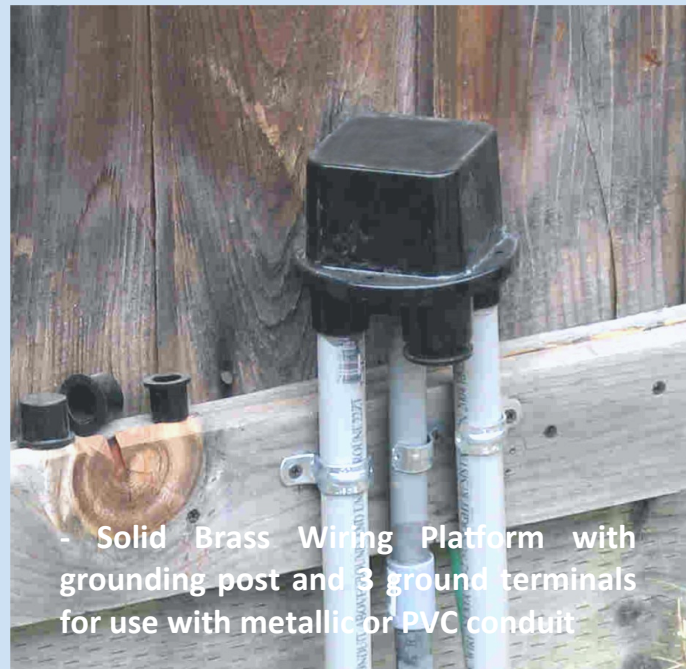

### Features

- High Impact Polycarbonate Cover
- PVC molded base
- Wall mount option
- Line or low voltage wiring
- Interior or exterior bonding
- Total field flexibility for conduit sizing

**- For use with installation of underwater pool lights**

**- CONNECTIONS FOR BOTH 120V OR LOW VOLTAGE/LED**

**- Meets NEC Article 680.52(A)(B) & Complies with UL 1241**

### Available Accessories:

- Thermocraft Support Rod
- Wall mount bracket

BOX ON MOUNT

ON SUPPORT ROD

**- Solid Brass Wiring Platform with grounding post and 3 ground terminals for use with metallic or PVC conduit**